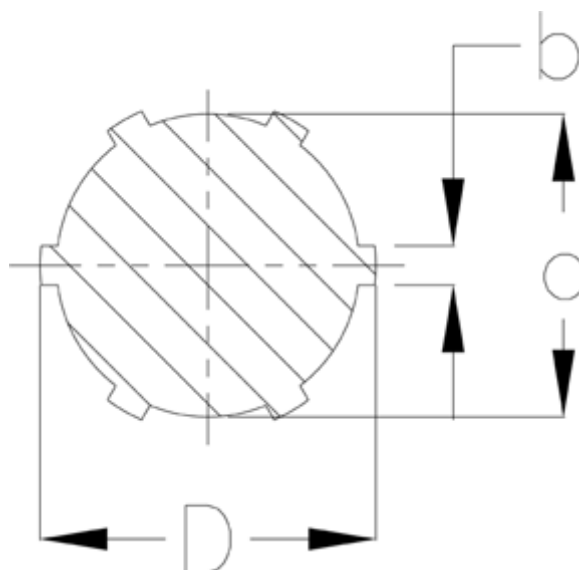

Data Sheet

Article number: 0752471500

Description: Spline shaft 1000524007
B6 x 28 x 34 length 1500

Measures

b = 7

d = 28

D = 34

Description = B 6x28x34

Length = 1500